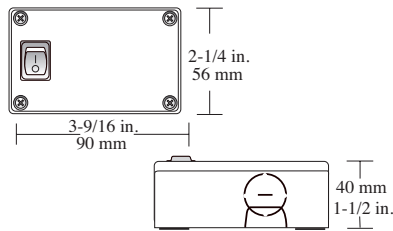

Dimensions:

Actual Size

Specifications:

Wattage	4.3W/ft. (14W/m)
Lumens	295 per ft. (967 per m)
Efficacy (lm/W)	68.6
Input Voltage	120V
Diode Life	30,000 Hours
Max Per 60W Power Supply	N/A
Max Continuous Run	10 Fixtures or up to 150W
Mounting	Surface
Warranty	3 Year
Certifications	

Beam Angle

Photometric Data

Height	Light Output	Beam Area
1ft (.3 m)	318.50Fc (3428.30lx)	2.6ft L x 15.3ft W (0.8 m L x 4.7 m W)
3ft (.9 m)	35.39Fc (380.93lx)	7.9ft L x 45.8ft W (2.4 m L x 14 m W)
6ft (1.8 m)	8.85Fc (95.26lx)	15.8ft L x 91.6ft W (4.8 m L x 27.9 m W)

*For white fixture use (WH), for black use (BL).
6 ft. (1.8 m) starter cord, straight & 90° U-Clips, back-to-back connector and 90° adaptor included.

Optional Items

Hardwire Boxes

Part #	Description
L-HWB-WH-T5-1	T5 White Hardwire Box, without Switch
L-HWB-BL-T5-1	T5 Black Hardwire Box, without Switch
L-HWB-WH-T5-S-1	T5 White Hardwire Box, with Switch
L-HWB-BL-T5-S-1	T5 Black Hardwire Box, with Switch