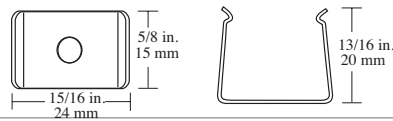

U Clips - Metal

Part #	Description
L-TRS5-UCLP-M-1	Metal T5 Replacement U-clips, Set of 2