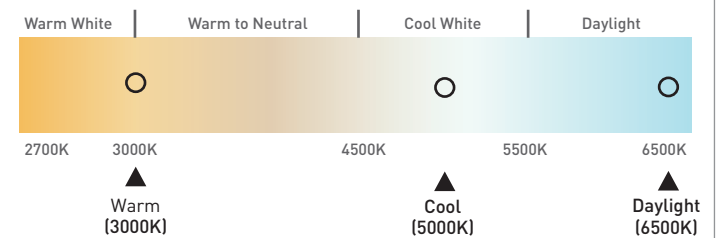

Color Temperature

IES data verified by Intertek testing lab.