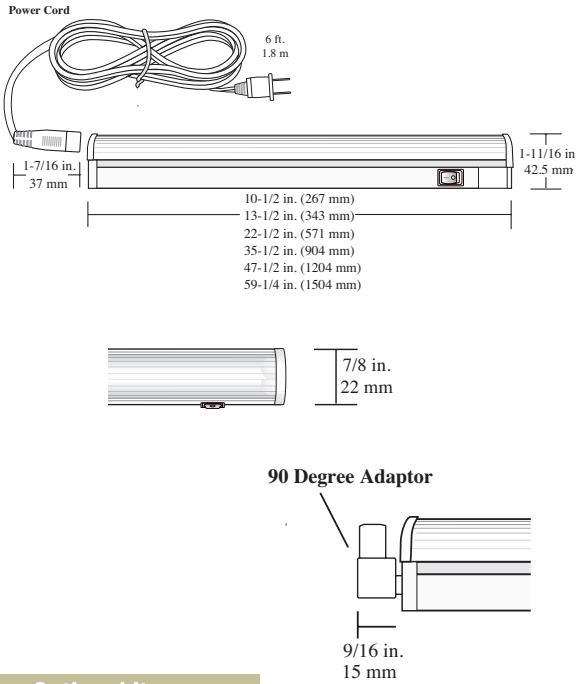

Dimensions:

Actual Size

Specifications:

Wattage	4.3W/ft. (14W/m)
Lumens	295 per ft. (967 per m)
Efficacy (lm/W)	68.6
Input Voltage	120V
Diode Life	30,000 Hours
Max Per 60W Power Supply	N/A
Max Continuous Run	10 Fixtures or up to 150W
Mounting	Surface
Warranty	3 Year
Certifications	

Beam Angle

Photometric Data

Height	Light Output	Beam Area
1ft (.3 m)	318.50Fc (3428.30lx)	2.6ft L x 15.3ft W (0.8 m L x 4.7 m W)
3ft (.9 m)	35.39Fc (380.93lx)	7.9ft L x 45.8ft W (2.4 m L x 14 m W)
6ft (1.8 m)	8.85Fc (95.26lx)	15.8ft L x 91.6ft W (4.8 m L x 27.9 m W)

L-LT518W-1204C Tested

Color Temperature

IES data verified by Intertek testing lab.

Required Items

T5 Trescent® LED Series

Part #	Description
L-LT53W-267W*-5	T5 LED 3W 3000K 10.5" (267 mm)
L-LT53W-267C*-5	T5 LED 3W 5000K 10.5" (267 mm)
L-LT53W-267D*-5	T5 LED 3W 6500K 10.5" (267 mm)
L-LT54W-343W*-5	T5 LED 4W 3000K 13.5" (343 mm)
L-LT54W-343C*-5	T5 LED 4W 5000K 13.5" (343 mm)
L-LT54W-343D*-5	T5 LED 4W 6500K 13.5" (343 mm)
L-LT57W-571W*-5	T5 LED 7W 3000K 22.5" (571 mm)
L-LT57W-571C*-5	T5 LED 7W 5000K 22.5" (571 mm)
L-LT57W-571D*-5	T5 LED 7W 6500K 22.5" (571 mm)
L-LT514W-904W*-5	T5 LED 14W 3000K 35.5" (904 mm)
L-LT514W-904C*-5	T5 LED 14W 5000K 35.5" (904 mm)
L-LT514W-904D*-5	T5 LED 14W 6500K 35.5" (904 mm)
L-LT518W-1204W*-5	T5 LED 18W 3000K 47.5" (1204 mm)
L-LT518W-1204C*-5	T5 LED 18W 5000K 47.5" (1204 mm)
L-LT518W-1204D*-5	T5 LED 18W 6500K 47.5" (1204 mm)
L-LT525W-1504W*-5	T5 LED 25W 3000K 59.25" (1504 mm)
L-LT525W-1504C*-5	T5 LED 25W 5000K 59.25" (1504 mm)
L-LT525W-1504D*-5	T5 LED 25W 6500K 59.25" (1504 mm)

*For white fixture use (WH), for black use (BL).
6 ft. (1.8 m) starter cord, straight & 90° U-Clips, back-to-back connector and 90° adaptor included.

Optional Items

Hardwire Boxes

Part #	Description
L-HWB-WH-T5-1	T5 White Hardwire Box, without Switch
L-HWB-BL-T5-1	T5 Black Hardwire Box, without Switch
L-HWB-WH-T5-S-1	T5 White Hardwire Box, with Switch
L-HWB-BL-T5-S-1	T5 Black Hardwire Box, with Switch