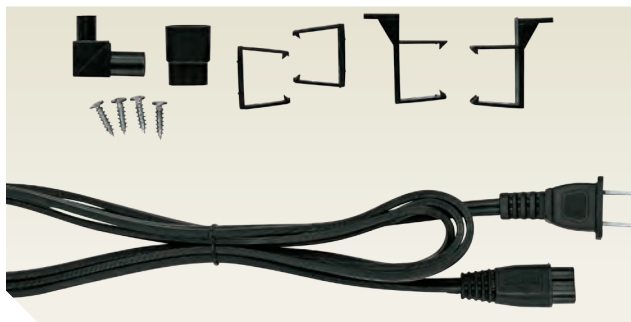

T5 Trescent[®] LED

120V LINEAR LIGHTING

295 Lumens
per ft.
(967 per meter)

Look again — that’s not a fluorescent, that’s an LED Linear Light. The T5 LED has the same low profile as fluorescent strip lights without the harmful material, costly energy consumption or bulb replacement and breakage. While fluorescent bulbs produce uneven light, the T5 LED Series produces even light throughout the length of the fixture, giving off 20 percent more light than other brands.

- ▶ Integrated on/off switch
- ▶ Available in black or white finish

- ▶ Proprietary diffuser to eliminate dotted appearance

- ▶ 6' (1.8 m) starter cord, mounting clips, back-to-back connectors & 90° connectors included

- ▶ Linkable up to 150W or 10 fixtures

Features:

- ▶ 6 lengths available
- ▶ Slim end cap design eliminates dark spots when linking
- ▶ Averages 30% less energy consumption than fluorescent equivalent
- ▶ No hum or flicker as found in similar fluorescent lights
- ▶ Instant on, instant brightness
- ▶ Commercial grade 3-year warranty

*Adaptor cord is required for proper connection.

U Clips - Metal

Part #	Description
L-TRS5-UCLP-M-1	Metal T5 Replacement U-clips, Set of 2

Link Cord / Extension

Part #	Description
L-LT5-LNK15-BL-1	6" (15cm) Black T5 Trescent® LED Linking Cord
L-LT5-LNK15-WH-1	6" (15cm) White T5 Trescent® LED Linking Cord
L-LT5-LNK25-BL-1	10" (25cm) Black T5 Trescent® LED Linking Cord
L-LT5-LNK25-WH-1	10" (25cm) White T5 Trescent® LED Linking Cord
L-LT5-LNK60-BL-1	24" (60cm) Black T5 Trescent® LED Linking Cord
L-LT5-LNK60-WH-1	24" (60cm) White T5 Trescent® LED Linking Cord
L-LT5-LNK120-BL-1	48" (120cm) Black T5 Trescent® LED Linking Cord
L-LT5-LNK120-WH-1	48" (120cm) White T5 Trescent® LED Linking Cord
L-LT5-LNK180-BL-1	72" (180cm) Black T5 Trescent® LED Linking Cord
L-LT5-LNK180-WH-1	72" (180cm) White T5 Trescent® LED Linking Cord