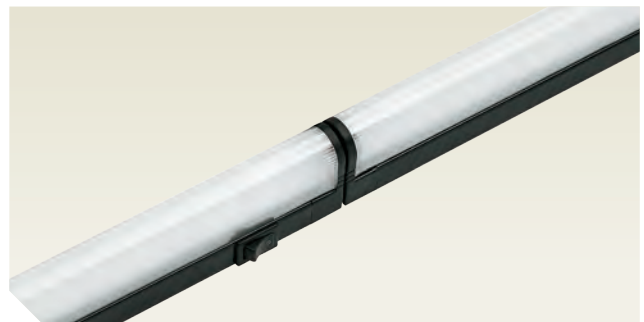

T5 Trescent[®] LED

120V LINEAR LIGHTING

295 Lumens
per ft.
(967 per meter)

Look again — that’s not a fluorescent, that’s an LED Linear Light. The T5 LED has the same low profile as fluorescent strip lights without the harmful material, costly energy consumption or bulb replacement and breakage. While fluorescent bulbs produce uneven light, the T5 LED Series produces even light throughout the length of the fixture, giving off 20 percent more light than other brands.

- ▶ Integrated on/off switch
- ▶ Available in black or white finish

- ▶ Proprietary diffuser to eliminate dotted appearance

- ▶ 6' (1.8 m) starter cord, mounting clips, back-to-back connectors & 90° connectors included

- ▶ Linkable up to 150W or 10 fixtures

Features:

- ▶ 6 lengths available
- ▶ Slim end cap design eliminates dark spots when linking
- ▶ Averages 30% less energy consumption than fluorescent equivalent
- ▶ No hum or flicker as found in similar fluorescent lights
- ▶ Instant on, instant brightness
- ▶ Commercial grade 3-year warranty

Dimensions:

Actual Size

Specifications:

Wattage	4.3W/ft. (14W/m)
Lumens	295 per ft. (967 per m)
Efficacy (lm/W)	68.6
Input Voltage	120V
Diode Life	30,000 Hours
Max Per 60W Power Supply	N/A
Max Continuous Run	10 Fixtures or up to 150W
Mounting	Surface
Warranty	3 Year
Certifications	