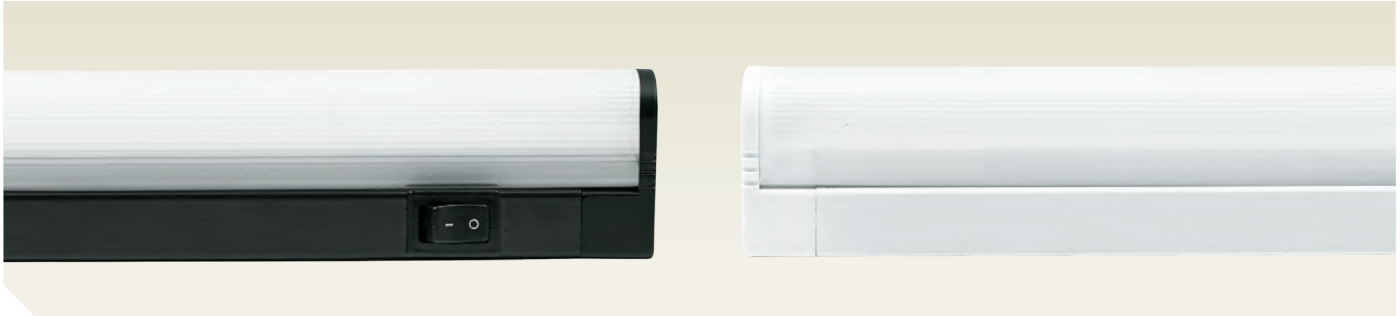

T5 Trescent[®] LED

120V LINEAR LIGHTING

295 Lumens
per ft.
(967 per meter)

Look again — that’s not a fluorescent, that’s an LED Linear Light. The T5 LED has the same low profile as fluorescent strip lights without the harmful material, costly energy consumption or bulb replacement and breakage. While fluorescent bulbs produce uneven light, the T5 LED Series produces even light throughout the length of the fixture, giving off 20 percent more light than other brands.

- ▶ Integrated on/off switch
- ▶ Available in black or white finish

- ▶ Proprietary diffuser to eliminate dotted appearance

- ▶ 6' (1.8 m) starter cord, mounting clips, back-to-back connectors & 90° connectors included

- ▶ Linkable up to 150W or 10 fixtures

Features:

- ▶ 6 lengths available
- ▶ Slim end cap design eliminates dark spots when linking
- ▶ Averages 30% less energy consumption than fluorescent equivalent
- ▶ No hum or flicker as found in similar fluorescent lights
- ▶ Instant on, instant brightness
- ▶ Commercial grade 3-year warranty