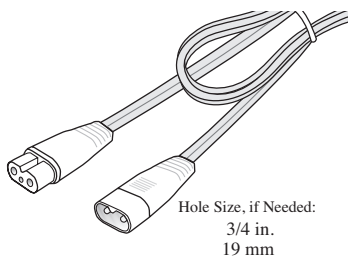

Dimensions:

Actual Size

Specifications:

Wattage	4.3W/ft. (14W/m)
Lumens	295 per ft. (967 per m)
Efficacy (lm/W)	68.6
Input Voltage	120V
Diode Life	30,000 Hours
Max Per 60W Power Supply	N/A
Max Continuous Run	10 Fixtures or up to 150W
Mounting	Surface
Warranty	3 Year
Certifications	

Beam Angle

Photometric Data

Height	Light Output	Beam Area
1ft (.3 m)	318.50Fc (3428.30lx)	2.6ft L x 15.3ft W (0.8 m L x 4.7 m W)
3ft (.9 m)	35.39Fc (380.93lx)	7.9ft L x 45.8ft W (2.4 m L x 14 m W)
6ft (1.8 m)	8.85Fc (95.26lx)	15.8ft L x 91.6ft W (4.8 m L x 27.9 m W)

*For white fixture use (WH), for black use (BL).
6 ft. (1.8 m) starter cord, straight & 90° U-Clips, back-to-back connector and 90° adaptor included.

Optional Items

Hardwire Boxes

Part #	Description
L-HWB-WH-T5-1	T5 White Hardwire Box, without Switch
L-HWB-BL-T5-1	T5 Black Hardwire Box, without Switch
L-HWB-WH-T5-S-1	T5 White Hardwire Box, with Switch
L-HWB-BL-T5-S-1	T5 Black Hardwire Box, with Switch

*Adaptor cord is required for proper connection.

U Clips - Metal

Part #	Description
L-TRS5-UCLP-M-1	Metal T5 Replacement U-clips, Set of 2

Link Cord / Extension

Part #	Description
L-LT5-LNK15-BL-1	6" (15cm) Black T5 Trescent® LED Linking Cord
L-LT5-LNK15-WH-1	6" (15cm) White T5 Trescent® LED Linking Cord
L-LT5-LNK25-BL-1	10" (25cm) Black T5 Trescent® LED Linking Cord
L-LT5-LNK25-WH-1	10" (25cm) White T5 Trescent® LED Linking Cord
L-LT5-LNK60-BL-1	24" (60cm) Black T5 Trescent® LED Linking Cord
L-LT5-LNK60-WH-1	24" (60cm) White T5 Trescent® LED Linking Cord
L-LT5-LNK120-BL-1	48" (120cm) Black T5 Trescent® LED Linking Cord
L-LT5-LNK120-WH-1	48" (120cm) White T5 Trescent® LED Linking Cord
L-LT5-LNK180-BL-1	72" (180cm) Black T5 Trescent® LED Linking Cord
L-LT5-LNK180-WH-1	72" (180cm) White T5 Trescent® LED Linking Cord