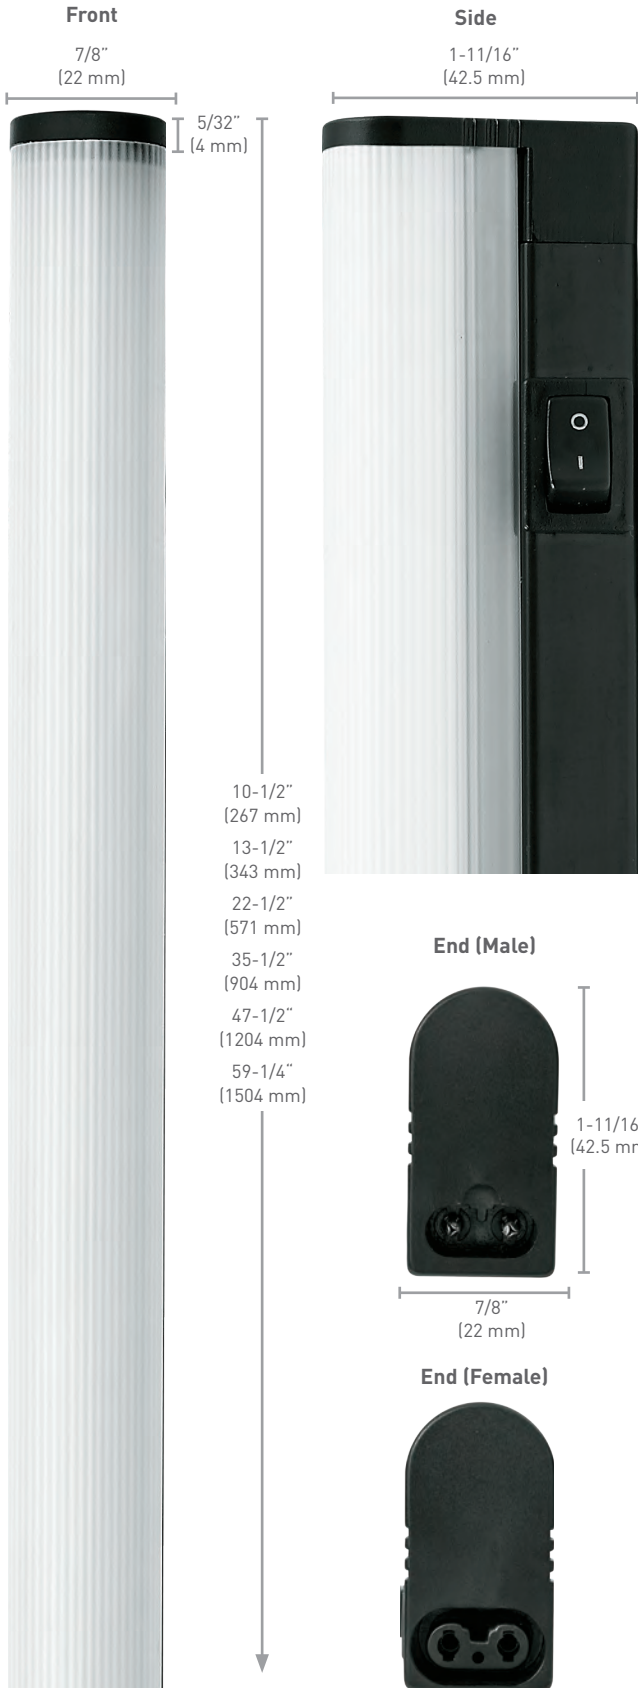

T5 Trescent[®] LED

120V LINEAR LIGHTING

295 Lumens
per ft.
(967 per meter)

Look again — that’s not a fluorescent, that’s an LED Linear Light. The T5 LED has the same low profile as fluorescent strip lights without the harmful material, costly energy consumption or bulb replacement and breakage. While fluorescent bulbs produce uneven light, the T5 LED Series produces even light throughout the length of the fixture, giving off 20 percent more light than other brands.

- ▶ Linkable up to 150W or 10 fixtures

Features:

- ▶ 6 lengths available
- ▶ Slim end cap design eliminates dark spots when linking
- ▶ Averages 30% less energy consumption than fluorescent equivalent
- ▶ No hum or flicker as found in similar fluorescent lights
- ▶ Instant on, instant brightness
- ▶ Commercial grade 3-year warranty

Dimensions:

Actual Size

Specifications:

Wattage	4.3W/ft. (14W/m)
Lumens	295 per ft. (967 per m)
Efficacy (lm/W)	68.6
Input Voltage	120V
Diode Life	30,000 Hours
Max Per 60W Power Supply	N/A
Max Continuous Run	10 Fixtures or up to 150W
Mounting	Surface
Warranty	3 Year
Certifications	

Beam Angle

Photometric Data

Height	Light Output	Beam Area
1ft (.3 m)	318.50Fc (3428.30lx)	2.6ft L x 15.3ft W (0.8 m L x 4.7 m W)
3ft (.9 m)	35.39Fc (380.93lx)	7.9ft L x 45.8ft W (2.4 m L x 14 m W)
6ft (1.8 m)	8.85Fc (95.26lx)	15.8ft L x 91.6ft W (4.8 m L x 27.9 m W)