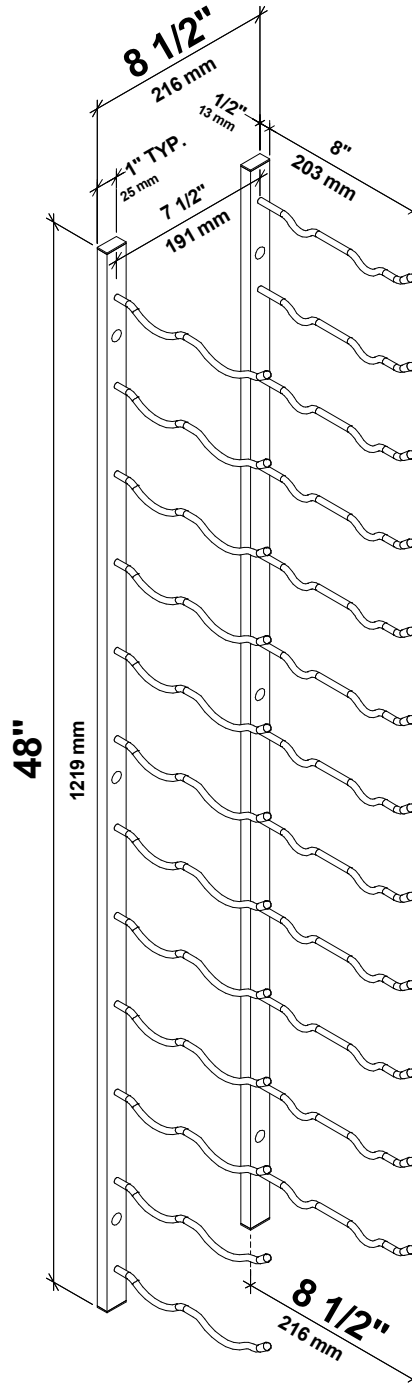

W Series Wine Rack 4

Spec Sheet for WS42 (24-bottle metal wine rack)

Allow for 13" (330mm) width to fit most 750ml wine bottles)

SCAN FOR BILT. 3D INSTRUCTIONS

POWERED BY BILT INTELLIGENT INSTRUCTIONS®

VINTAGEVIEW®
MOVING WINE STORAGE FORWARD