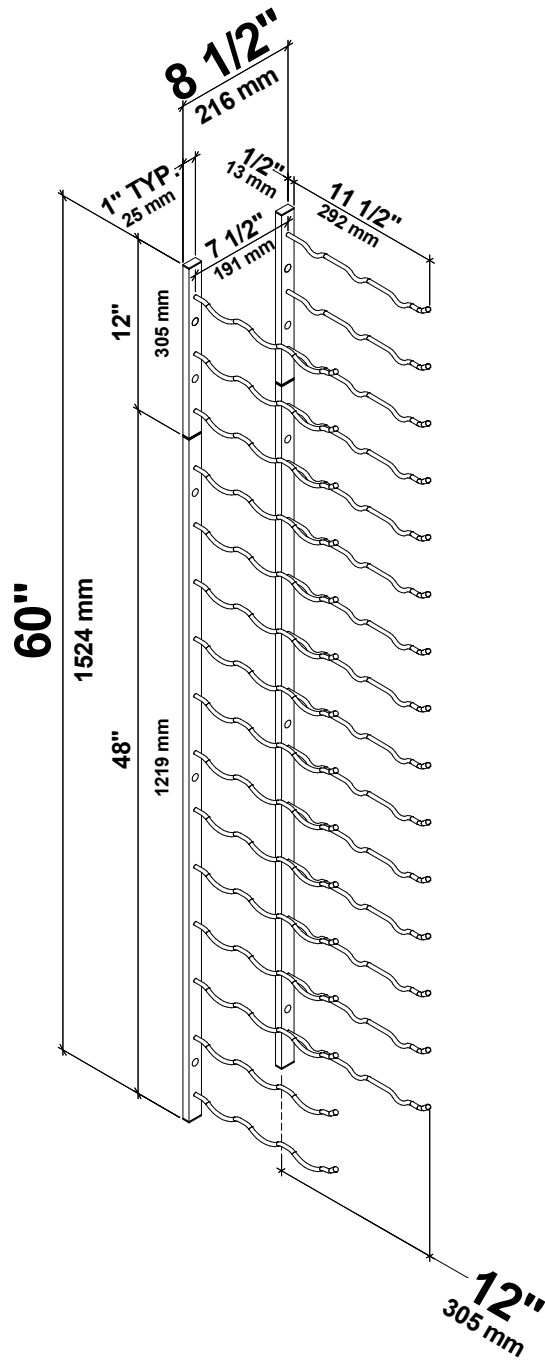

W Series 5 Wine Rack Kit

Spec Sheet for WS53 (45-bottle wine rack kit)

SCAN FOR **BILT**. 3D INSTRUCTIONS

POWERED BY **BILT** INTELLIGENT INSTRUCTIONS®

VINTAGEVIEW®
MOVING WINE STORAGE FORWARD

4690 Joliet St., Denver, CO 80239 | phone: 866.650.1500 | fax: 866.650.1501 | VintageView.com