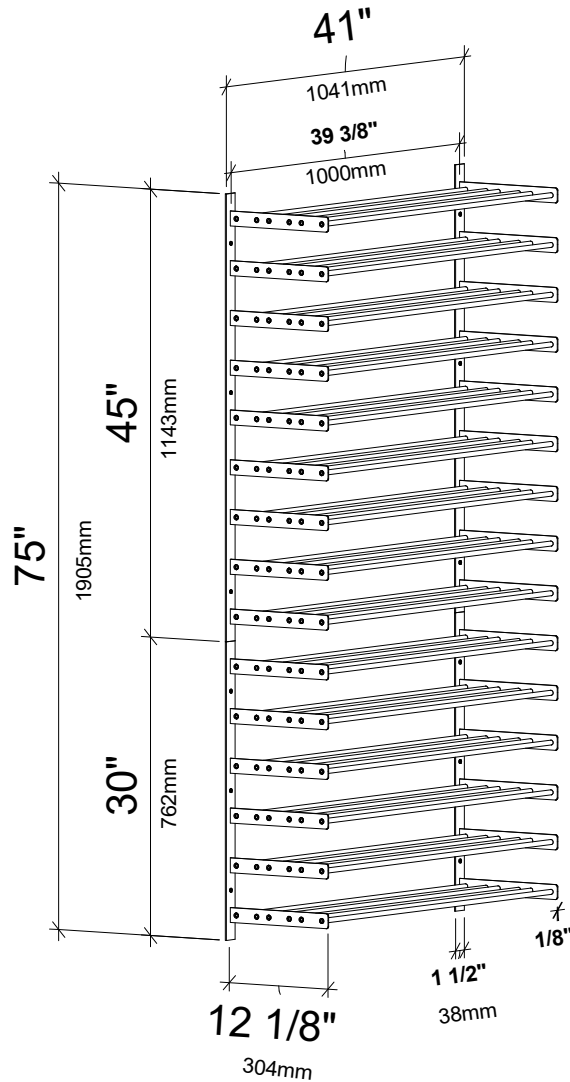

Evolution Wine Wall 75 3C Kit

Spec Sheet for WW-753 (135-bottle complete wine rack kit)

Features (2) wine racks aligned on top of each other.

VINTAGEVIEW[®]
MOVING WINE STORAGE FORWARD

4690 Joliet St., Denver, CO 80239 | phone: 866.650.1500 | fax: 866.650.1501 | VintageView.com