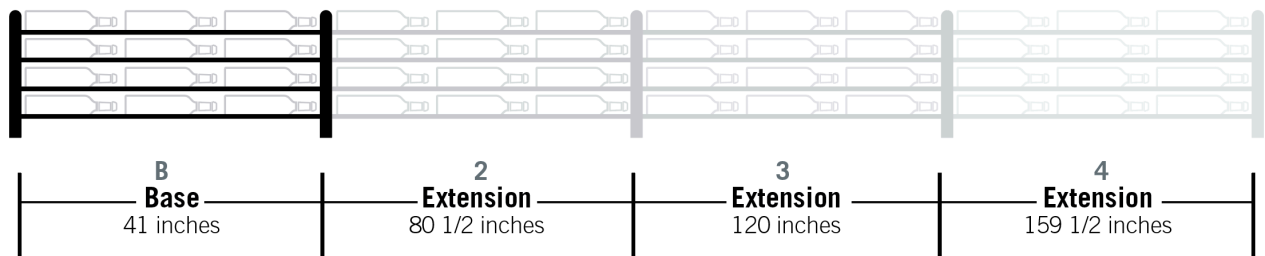

Evolution Wine Wall 75 3C Kit

Spec Sheet for WW-753 (135-bottle complete wine rack kit)

Features (2) wine racks aligned on top of each other.

VINTAGEVIEW[®]
MOVING WINE STORAGE FORWARD

4690 Joliet St., Denver, CO 80239 | phone: 866.650.1500 | fax: 866.650.1501 | VintageView.com